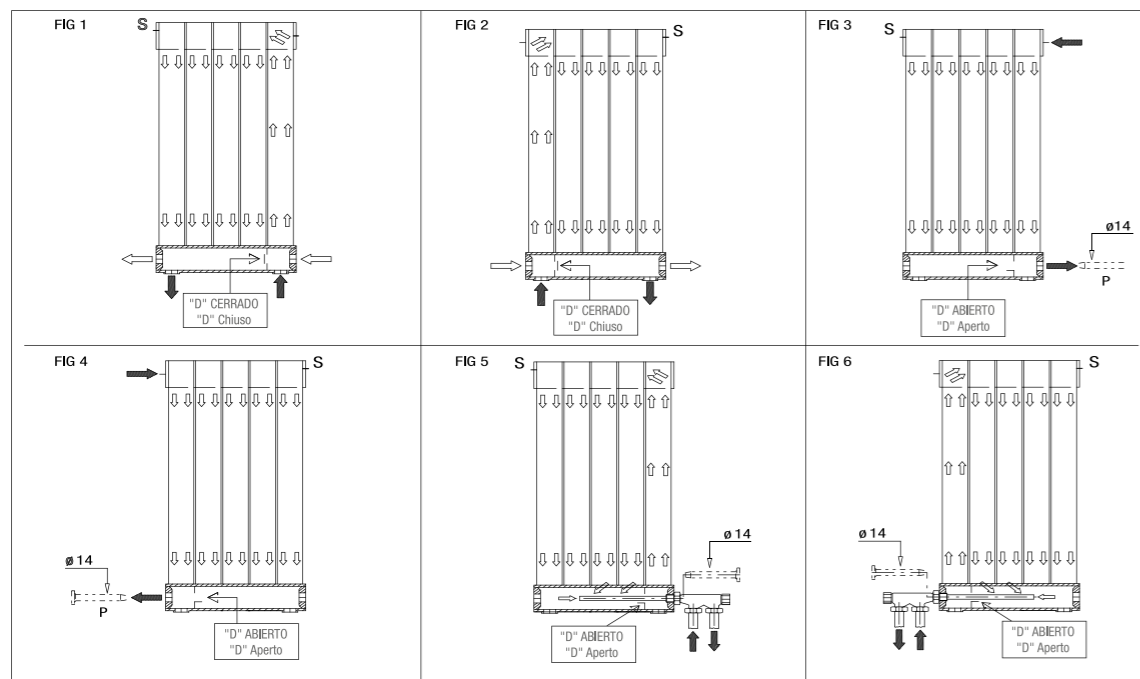

BURANO PLUS VERTICALE - VERTICAL